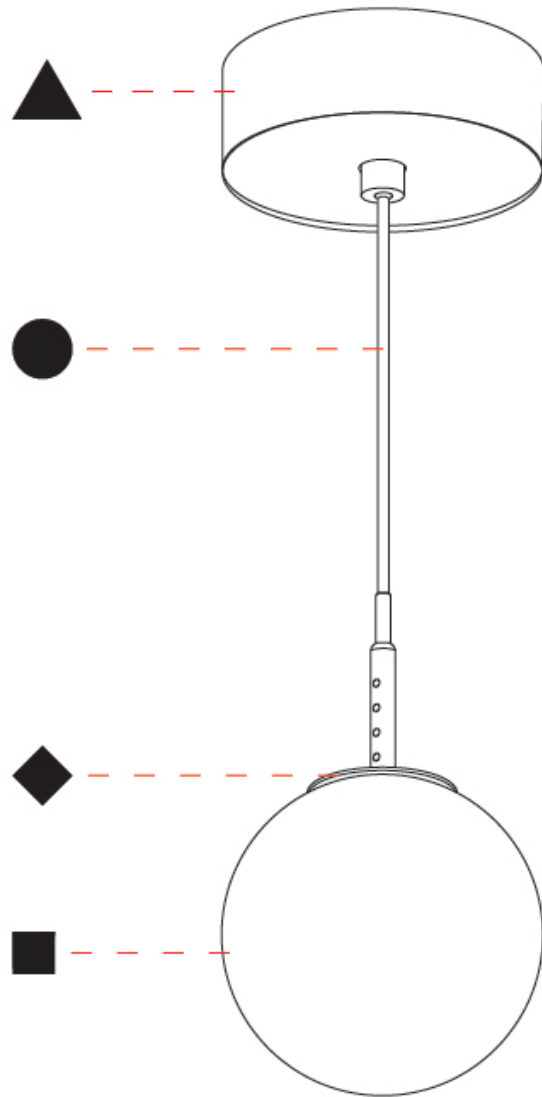

BILO SUSPENSION

A300614-

PROJECT

TYPE

SPECIFIER

QUANTITY

DATE